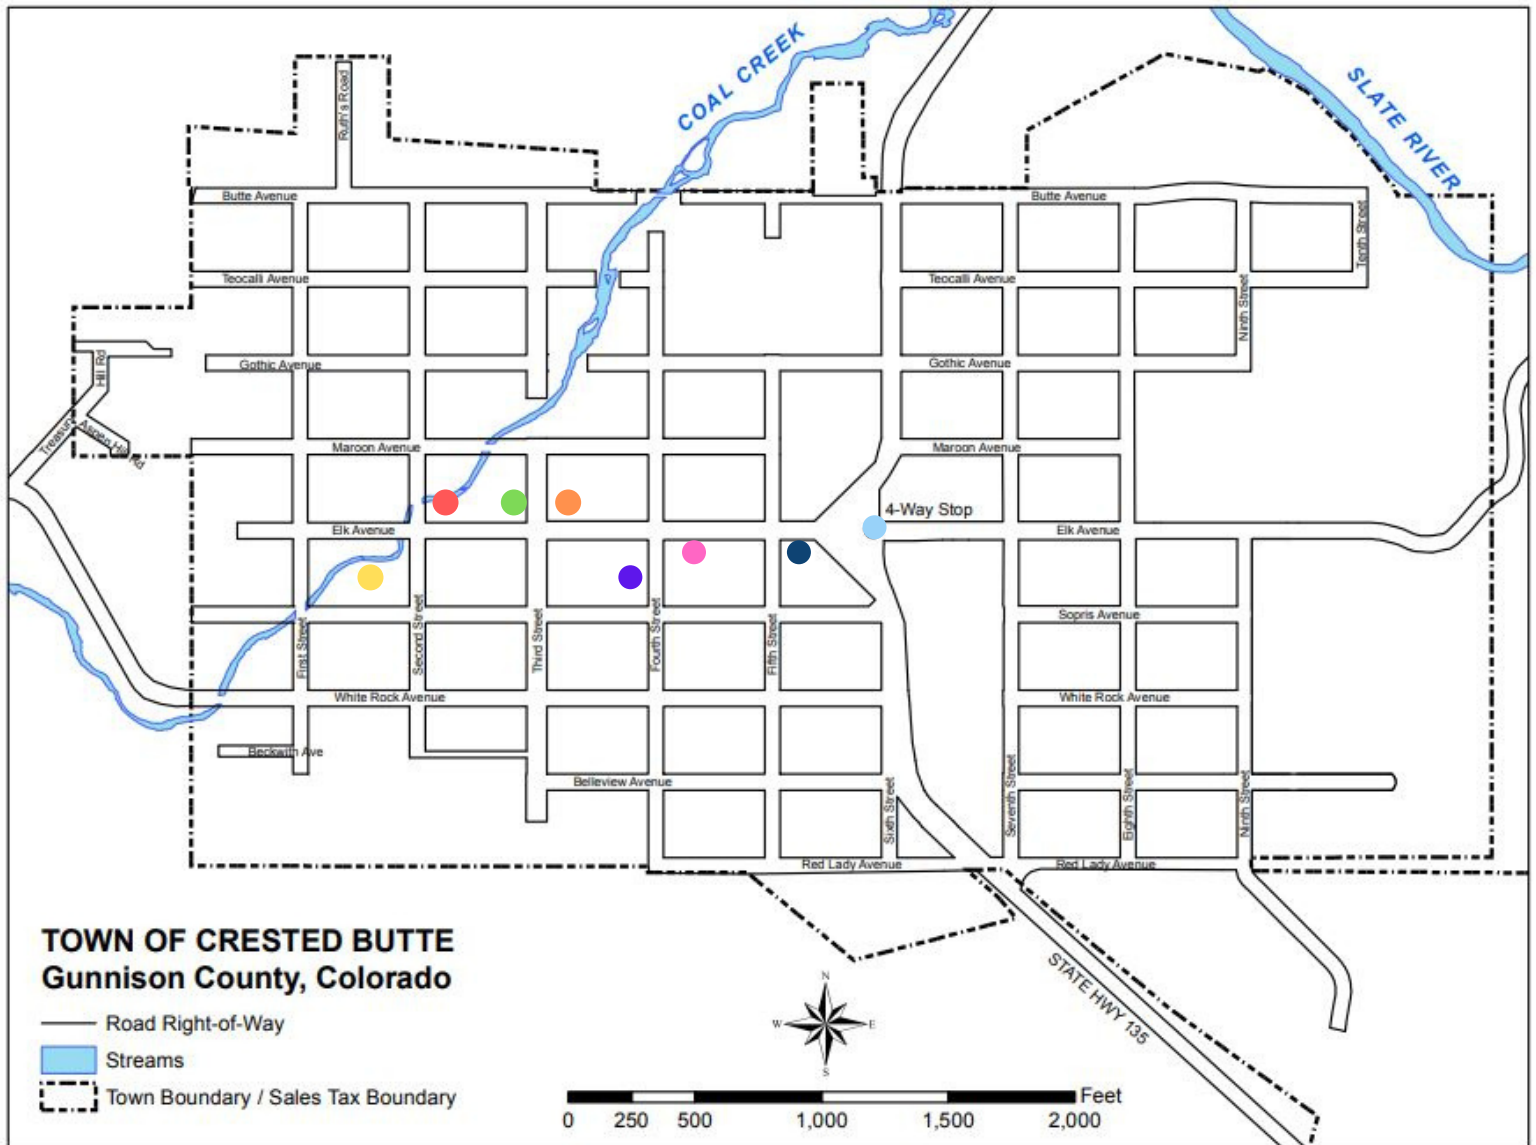

# CB Wheels of Intention Map

- Wheel 1 Community Collaborations, Chamber of Commerce 601 Elk Ave
- Wheel 2 Sacred, Wild & Free, Mountain Tails 506 Elk Ave
- Wheel 3 Life in Paradise, Rumors Coffee & Tea House 414 Elk Ave
- Wheel 4 The Hills are Alive, Mountain Earth 405 4th St
- Wheel 5 Thirst for Knowledge, The Secret Stash 303 Elk Ave
- Wheel 6 Peaceful Abiding, Sherpa Cafe 303 3rd St
- Wheel 7 Oh Be Joyful, Al's Bicycle Heaven 207 Elk Ave
- Wheel 8 Our Wonderous Watershed, 126 Elk Ave #1 West  
(Behind Bonez, across the bridge, mounted on the log building)